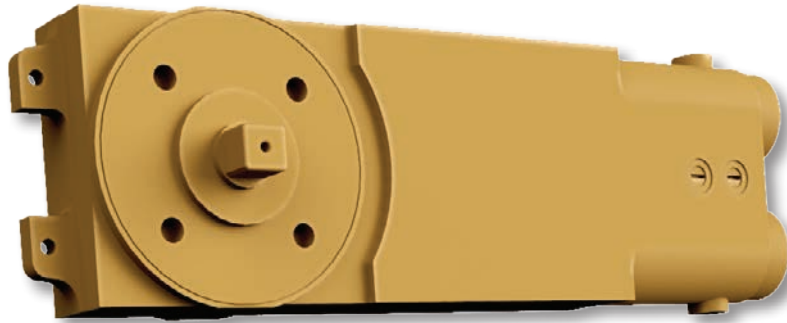

DC8800 | OVERHEAD HYDRAULIC
DOOR CLOSER

DC8800 | OVERHEAD HYDRAULIC DOOR CLOSER

The DC8800 is a concealed overhead transom closer suited to metal, glass and timber doors.

The Doric DC8800 overhead transom door closer provides a solution for applications where door control must be provided without disturbing the appearance of the door. The DC8800 is suited to many door applications including metal, glass and timber providing positive centering and door control on manually operated single or double action doors which can be internal or external.

The hydraulic transom door closer is suited to doors in schools, hospitals, clubs, factories, offices and commercial buildings.

ADVANTAGES

Fully concealed, does not disturb the appearance of the door

Suitable for both single and double action doors

Adjustable closing and latching speeds

Suitable for doors up to 100kg

Suitable for disability access

TESTING

Tested to 500,000 cycles

240 hours NSS corrosion resistance

PRODUCT DETAILS

FURNITURE MATERIAL	Cast iron with Steel cams and pistons
MAX. DOOR WIDTH	1150mm (Heavy strength 3) 950mm (Medium strength 2)
MAX. OPENING ANGLE	130°
DOOR WEIGHT RANGE	100kg
POWER SIZE	2 or 3

COLOURS

GOLD

HOW TO ORDER

PRODUCT	STRENGTH	NO HOLD OPEN (product code)	HOLD OPEN 90 (product code)	HOLD OPEN 105 (product code)
DC8802	751-950mm - Medium 2	9001975	9001976	9001977
DC8803	951-1150mm - Heavy 3	9001978	9001979	9001980