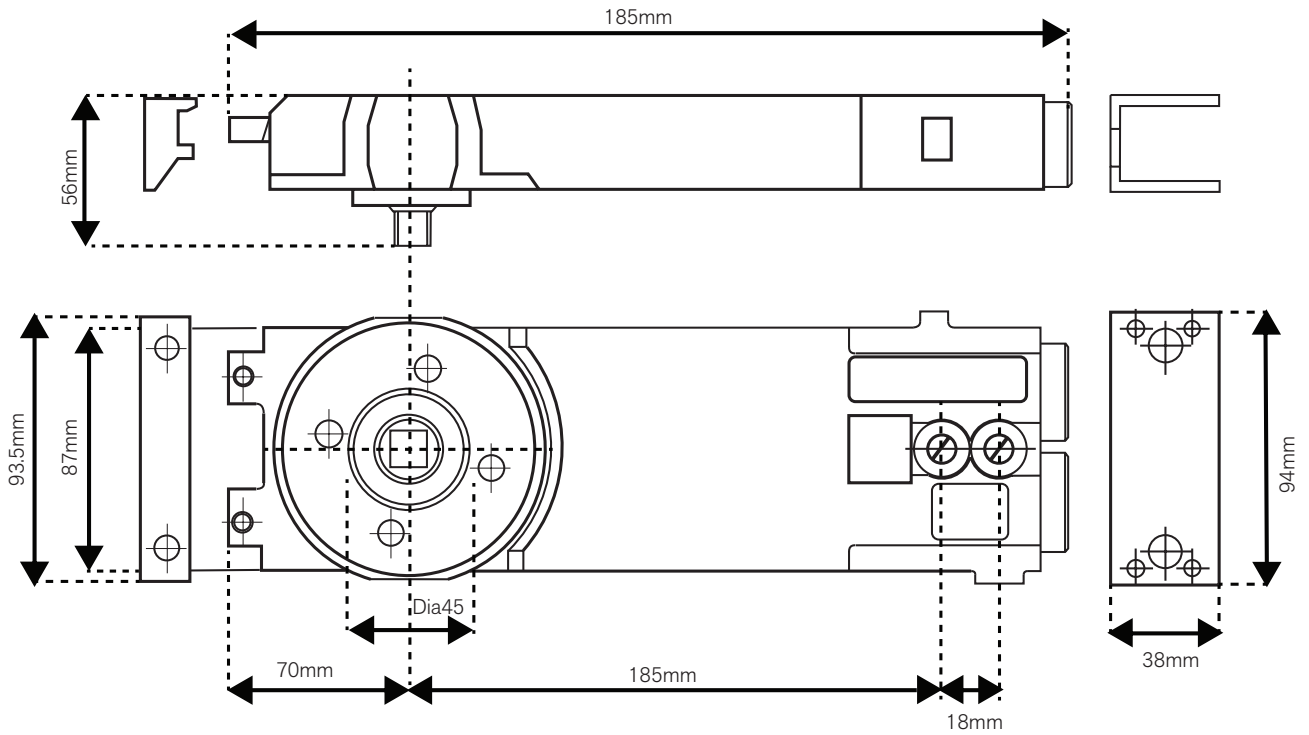

Adjustable closing and latching speeds

Suitable for doors up to 100kg

Suitable for disability access

TESTING

Tested to 500,000 cycles

240 hours NSS corrosion resistance

PRODUCT DETAILS

FURNITURE MATERIAL	Cast iron with Steel cams and pistons
MAX. DOOR WIDTH	1150mm (Heavy strength 3) 950mm (Medium strength 2)
MAX. OPENING ANGLE	130°
DOOR WEIGHT RANGE	100kg
POWER SIZE	2 or 3

COLOURS

GOLD

HOW TO ORDER

PRODUCT	STRENGTH	NO HOLD OPEN (product code)	HOLD OPEN 90 (product code)	HOLD OPEN 105 (product code)
DC8802	751-950mm - Medium 2	9001975	9001976	9001977
DC8803	951-1150mm - Heavy 3	9001978	9001979	9001980