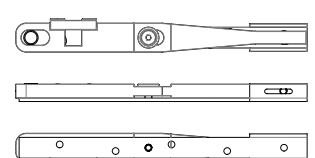

Adjustable closing and latching speeds

Suitable for doors up to 100kg

Suitable for disability access

TESTING

Tested to 500,000 cycles

240 hours NSS corrosion resistance

PRODUCT DETAILS

FURNITURE MATERIAL	Cast iron with Steel cams and pistons
MAX. DOOR WIDTH	1150mm (Heavy strength 3) 950mm (Medium strength 2)
MAX. OPENING ANGLE	130°
DOOR WEIGHT RANGE	100kg
POWER SIZE	2 or 3

COLOURS

GOLD

HOW TO ORDER

PRODUCT	STRENGTH	NO HOLD OPEN (product code)	HOLD OPEN 90 (product code)	HOLD OPEN 105 (product code)
DC8802	751-950mm - Medium 2	9001975	9001976	9001977
DC8803	951-1150mm - Heavy 3	9001978	9001979	9001980

ADDITIONS

DC8800-T13
Standard Arm Assembly
9001983

DC8800-02
Universal Bottom Pivot Assembly
9001981

DT7
Coc Dress Plate
9044381

DT6
Narrow Arm Assembly - PC Blk
9044382

INNOVATORS

OF HARDWARE FOR WINDOWS AND DOORS