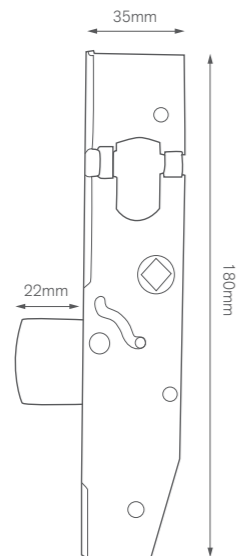

Manufactured from 2.0mm thick steel, this robust locking mechanism will deliver security and functionality to any hinged or sliding application.

Available in either a 22mm short throw, 37mm long throw or 28mm hook throw, for sliding applications, this product will accept all cylinder types and can be configured to suit all situations.

Note – For Emergency Egress Escape locksets check out the Doric DN970E & DN971E range!

Technical Specifications	
Lock Body	Manufactured using 2.0mm Steel
Face Plate	Manufactured using 3mm Aluminium
Deadbolt	Laminated Steel
Backset	23mm
Cylinders	Brass
Cyl. Escutcheons	Brass
Keying	Supplied with standard C4 profile cylinder, but can be interchanged with restricted or other key cylinders

DN950 - 37MM LONG THROW DEADLOCK

9039116 – DN950/37 Lock Only

9001715 – DN950-11 Lock with Single Cylinder & Cylinder Turn

9001716 – DN950-13 Lock with Double Cylinder

DN950/37 Lock Only

DN950 - 22MM SHORT THROW DEADLOCK

9039113 – DN950/22 Lock Only

9001710 – DN950-1 Lock with Single Cylinder & Cylinder Turn

9001711 – DN950-3 Lock with Double Cylinder

DN950/22 Lock Only

DN951 - 29MM HOOK BOLT DEADLOCK

9039118 – DN951/29 Lock Only