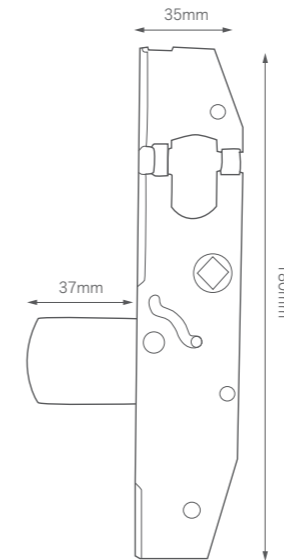

Manufactured from 2.0mm thick steel, this robust locking mechanism will deliver security and functionality to any hinged or sliding application.

Available in either a 22mm short throw, 37mm long throw or 28mm hook throw, for sliding applications, this product will accept all cylinder types and can be configured to suit all situations.

Note – For Emergency Egress Escape locksets check out the Doric DN970E & DN971E range!

Technical Specifications	
Lock Body	Manufactured using 2.0mm Steel
Face Plate	Manufactured using 3mm Aluminium
Deadbolt	Laminated Steel
Backset	23mm
Cylinders	Brass
Cyl. Escutcheons	Brass
Keying	Supplied with standard C4 profile cylinder, but can be interchanged with restricted or other key cylinders

DN950 - 37MM LONG THROW DEADLOCK

9039116 – DN950/37 Lock Only

9001715 – DN950-11 Lock with Single Cylinder & Cylinder Turn

9001716 – DN950-13 Lock with Double Cylinder

DN950/37 Lock Only

DN950 - 22MM SHORT THROW DEADLOCK

9039113 – DN950/22 Lock Only

9001710 – DN950-1 Lock with Single Cylinder & Cylinder Turn

9001711 – DN950-3 Lock with Double Cylinder

DN950/22 Lock Only

DN951 - 29MM HOOK BOLT DEADLOCK

9039118 – DN951/29 Lock Only