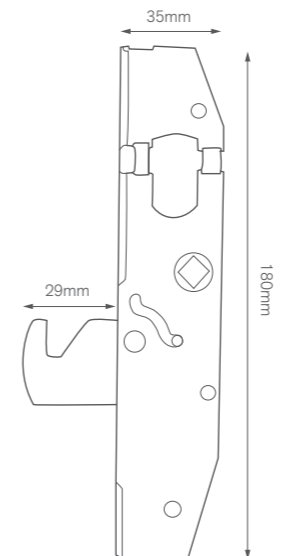

DN612 Strike Box