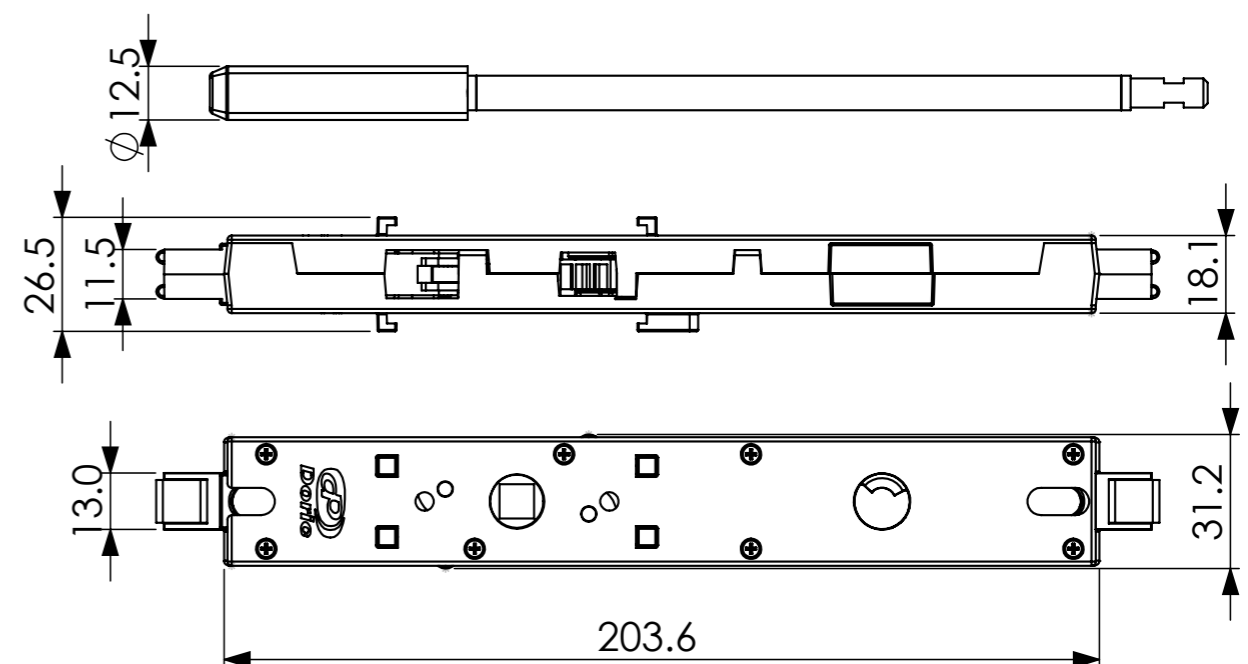

DS1250 BI-FOLD LOCK

BI-FOLD DOOR & WINDOW LOCK

The Doric DS1250 Twin Point Bi Fold lock is suitable for use on hinged & bi fold aluminium doors and windows.

Combining modern aesthetics & architectural styling the DS1250 enhances the Doric reputation of high quality hardware that is unmatched in styling & look.

The DS1250 is suitable for use in Residential & Commercial applications for doors up to 2800mm in height.

PRODUCT BENEFITS

- Ease of adjustment. Stainless Steel D shaped tips are threaded internally allowing simple adjustment of rod tip extension into head & sill.
- Non handed. Suitable for use on both left and right hand bi fold doors and windows.
- No screws required when installing packers. Just slide under tabs provided.
- Rod lengths are standard at 1 and 1.3metres.
- Zinc die cast construction.
- Can be keyed alike to complimentary DS1500 #5 Swan Stainless Steel furniture.

ZINC

SUITABLE FOR ALUMINIUM & TIMBER

TECHNICAL SPECIFICATIONS

MATERIALS: Die cast zinc

FINISHES AVAILABLE:

Satin Nickel Chrome & Doric Powdercoat Colours

CYLINDER: Provision for key locking through the use of DS187 half cylinder

HOW TO ORDER

eg. DS1250 / Finish / Cylinder Option / Key No.

Lock SB 187 96001

Cylinder Option:

DS187 Half Cylinder