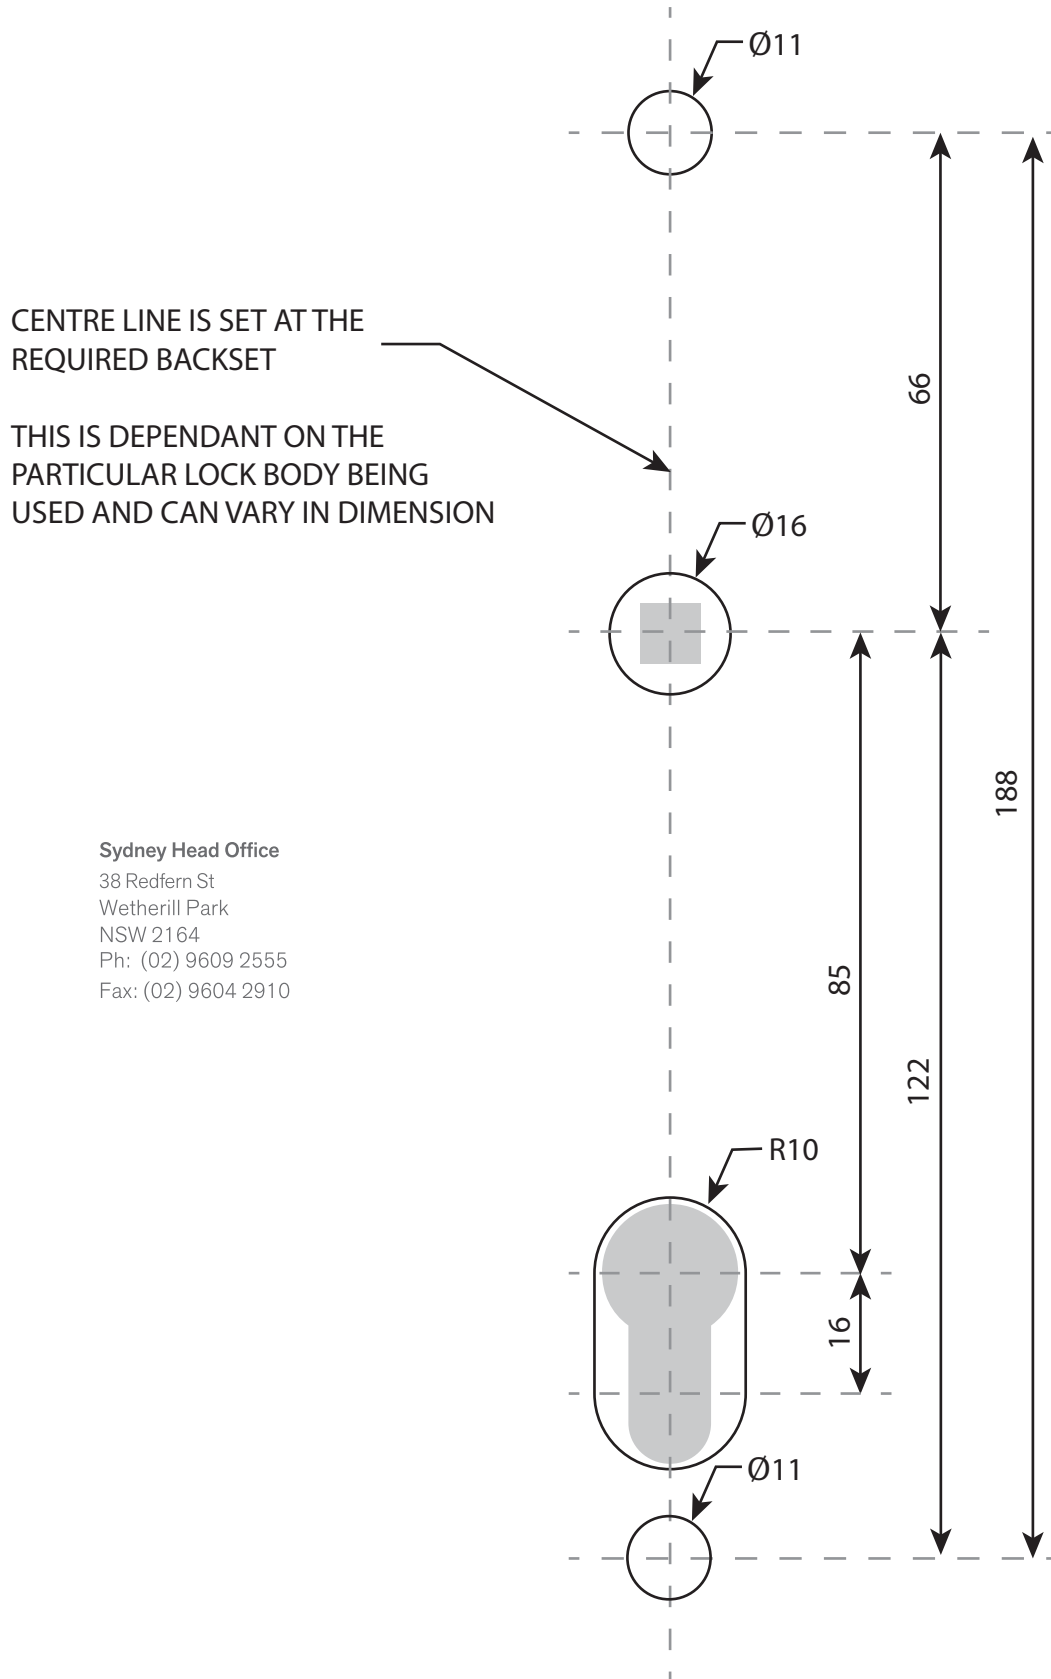

DS1500 FURNITURE PLATE

DOOR PREPARATION

Sydney Head Office
 38 Redfern St
 Wetherill Park
 NSW 2164
 Ph: (02) 9609 2555
 Fax: (02) 9604 2910