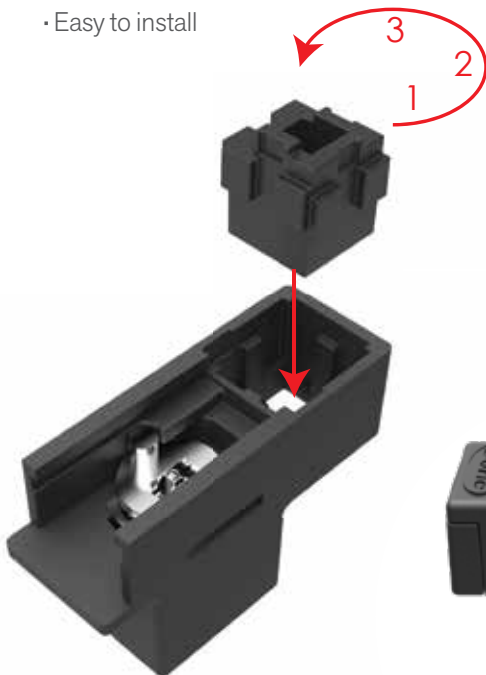

FEATURES

- In built anti lift block
- Enables sliding windows to be restricted at a distance pre determined by the installer
- Key lockable – For safe removal of the device
- Easy to install