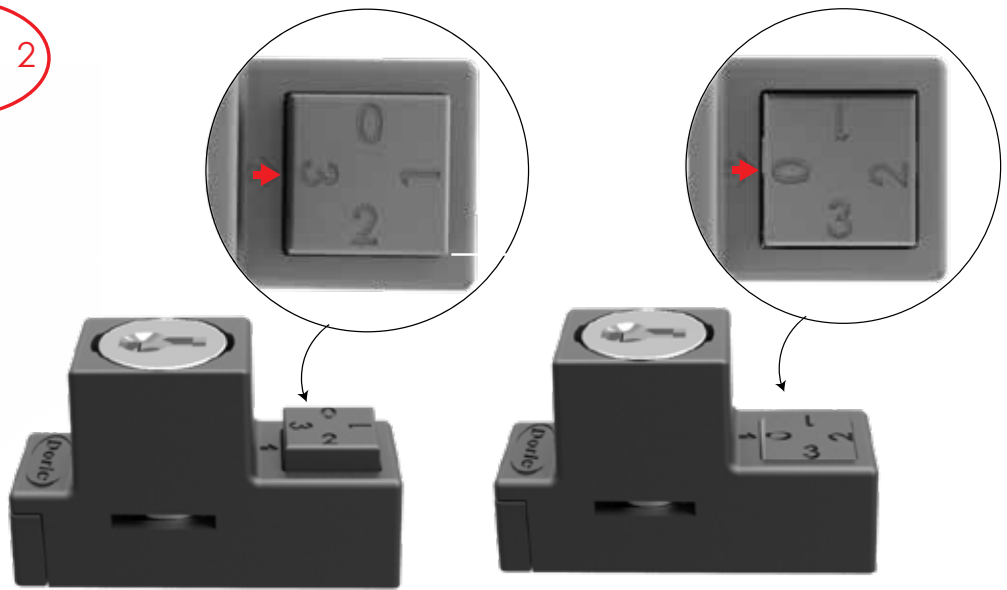

APPLICATION

- Sliding Windows where channel size is less than 19mm wide
- Ideal for Windows manufactured before 1985
- Established dwellings that require window restriction.