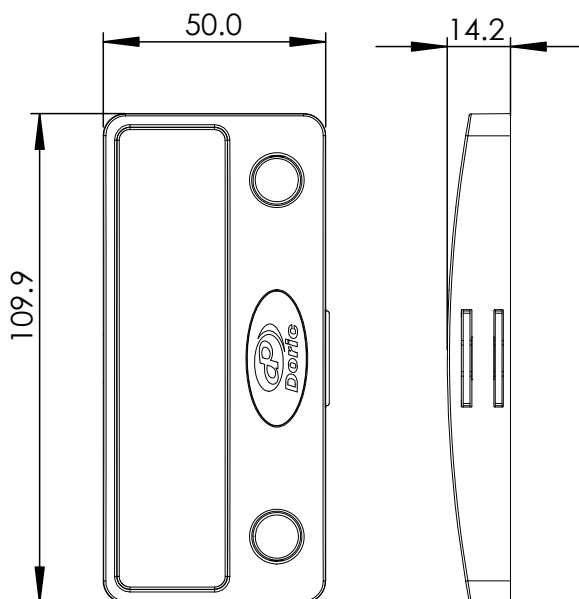

MAGNETIC FLY DOOR LATCH SERIES

SURFACE MOUNTED
SCREEN LATCH

MAGNETIC FLY DOOR LATCH

OVERVIEW

The Magnetic Fly Door Latch is the latest surface mounted system from Doric. Suitable for both left and right handed doors, the system is made up of high impact polymer for added strength and durability.

Also features magnetic latching so no levers are required to keep the door closed.

FEATURES

- Quick installation
- Increased handle size to aid gripping and use
- Sleek low stand off for added clearance
- Engineered plastic material
- Fixing screws included
- Moulded black finish

DIMENSIONS

DS274 MAGNETIC SCREEN DOOR LATCH SET

- 2 lite latch
- 1x Internal handle
- 1x External handle
- 1x Small Z keeper

DS275 MAGNETIC SCREEN DOOR LATCH SET

- 4 lite latch
- 2x Internal handles
- 2x External handles
- 1x L keeper