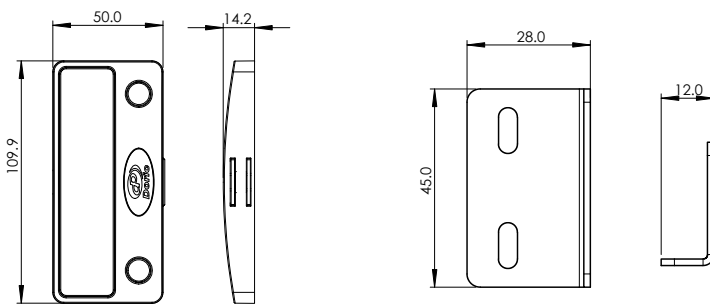

MAGNETIC FLY DOOR LATCH SERIES

SURFACE MOUNTED
SCREEN LATCH

MAGNETIC FLY DOOR LATCH

OVERVIEW

The Magnetic Fly Door Latch is the latest surface mounted system from Doric. Suitable for both left and right handed doors, the system is made up of high impact polymer for added strength and durability.

DIMENSIONS

DS274 MAGNETIC SCREEN DOOR LATCH SET

- 2 lite latch
- 1x Internal handle
- 1x External handle
- 1x Small Z keeper

DS275 MAGNETIC SCREEN DOOR LATCH SET

- 4 lite latch
- 2x Internal handles
- 2x External handles
- 1x L keeper