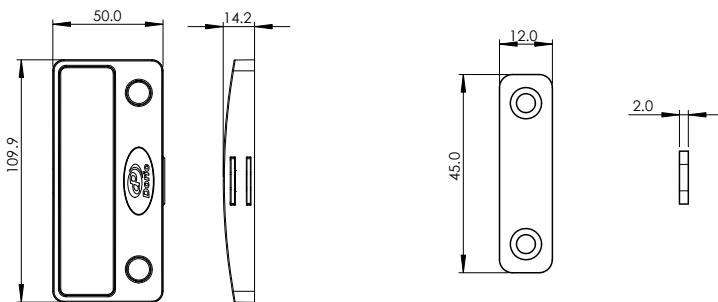

DS276 MAGNETIC SCREEN DOOR LATCH SET

- 2 lite latch suits timber
- 1x Internal handle
- 1x External handle
- 1x Flat keeper