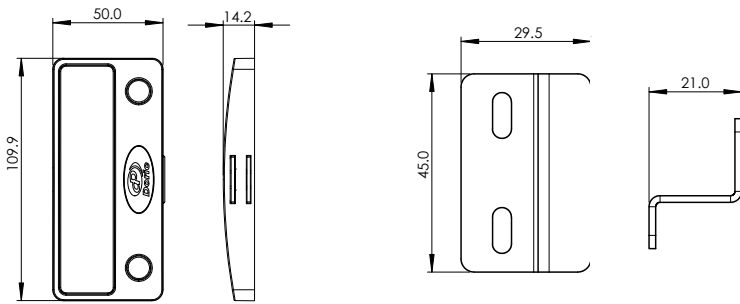

MAGNETIC FLY DOOR LATCH SERIES

SURFACE MOUNTED
SCREEN LATCH

MAGNETIC FLY DOOR LATCH

OVERVIEW

The Magnetic Fly Door Latch is the latest surface mounted system from Doric. Suitable for both left and right handed doors, the system is made up of high impact polymer for added strength and durability.

Also features magnetic latching so no levers are required to keep the door closed.

FEATURES

- Quick installation
- Increased handle size to aid gripping and use
- Sleek low stand off for added clearance
- Engineered plastic material
- Fixing screws included
- Moulded black finish

DIMENSIONS

DS274 MAGNETIC SCREEN DOOR LATCH SET

- 2 lite latch
- 1x Internal handle
- 1x External handle
- 1x Small Z keeper

DS275 MAGNETIC SCREEN DOOR LATCH SET

- 4 lite latch
- 2x Internal handles
- 2x External handles
- 1x L keeper