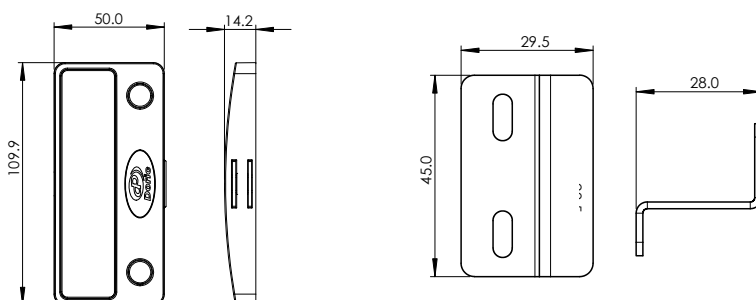

DS277 MAGNETIC SCREEN DOOR LATCH SET

- 2 lite latch
- 1x Internal handle
- 1x External handle
- 1x Large Z keeper