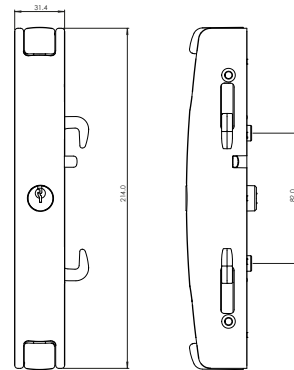

DS3010 CAREY

- Slimline design with no handle over glass