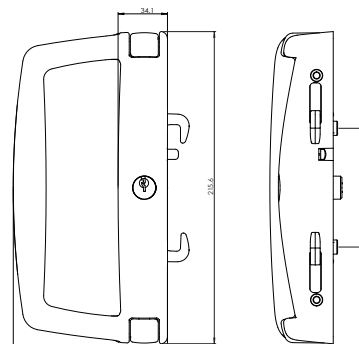

# DS3130 TIMBARRA

- Striking D-pull handle with sleek design

DS3130 Double Lock Set  
(Int & Ext cylinders)

DS3131 Latch Set  
(no cylinders)

DS3132 Lock Set  
(Ext. cylinder only)

DS3135 Lock Set  
(Int. cylinder only)