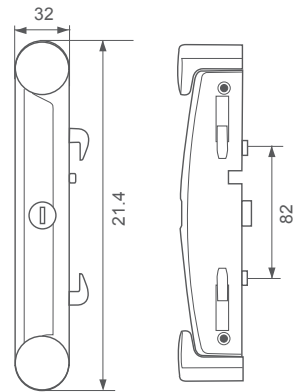

DS3000 TUMUT

- Slimline design with no handle over glass
- Activators hidden by contemporary oval styling