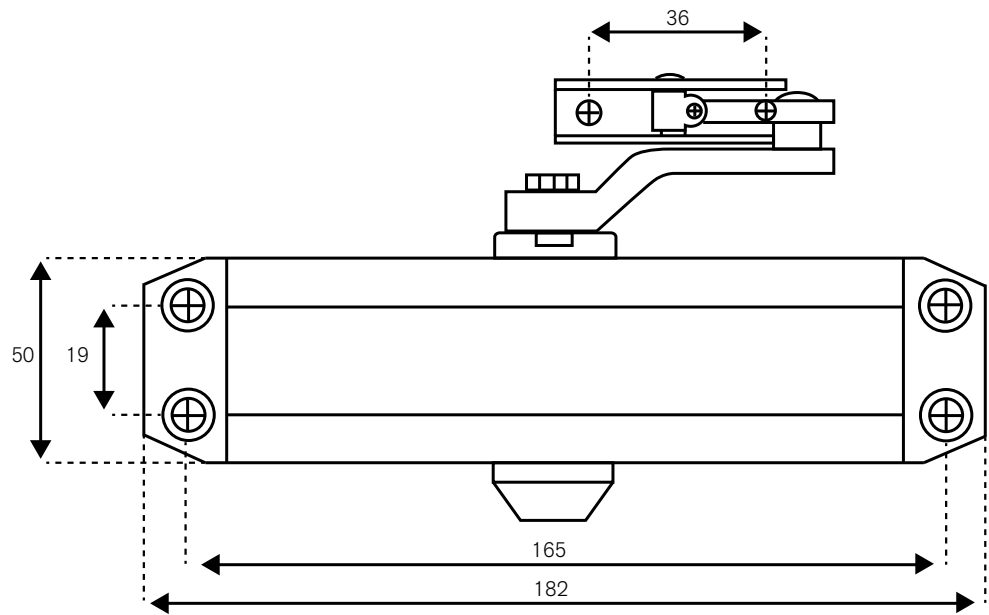

## ADVANTAGES

Adjustable power size - 2-6

Back check is adjustable to ensure smooth door opening

Adjustable door closing speed

Delayed action adjustable to maintain door opening for a period before closure

## PRODUCT DETAILS

<b>FURNITURE MATERIAL</b>	Die Cast Aluminium
<b>MAX. DOOR WIDTH</b>	1400m
<b>MAX. OPENING ANGLE</b>	180°
<b>APPROX. WEIGHT</b>	20-120kg