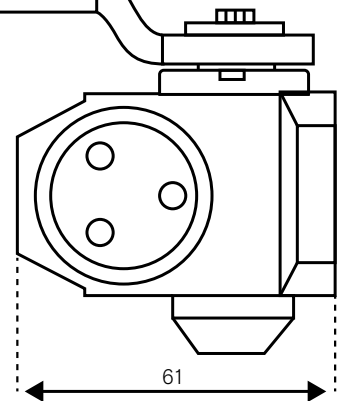

## PRODUCT DETAILS

<b>FURNITURE MATERIAL</b>	Die Cast Aluminium
<b>MAX. DOOR WIDTH</b>	1400m
<b>MAX. OPENING ANGLE</b>	180°
<b>APPROX. WEIGHT</b>	20-120kg