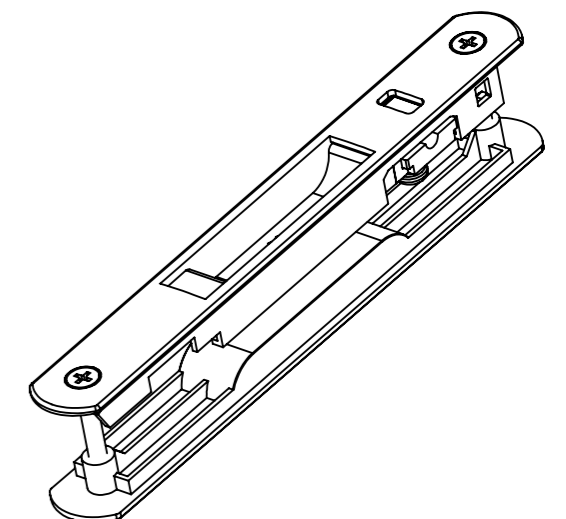

The DS276 Ibis Patio Door Lock is a sleek and effective solution for your sliding door.

The DS276 Ibis Patio Door Lock delivers a sleek and effective door lock for medium size sliding doors.

Security is essential to all residential home and commercial units. At Doric, we offer a revolutionary sliding door lock with enhanced strength and extra safety features such as the anti-drop system. A system which prevents latch drop when there is impact on the locked system adding additional security and innovation. On top of these features the DS276 Ibis Sliding Patio Lock comes with UV protective powder coating.

ADVANTAGES

Smooth, effortless operation and control for sliding doors

Superior UV fade resistant

It is equipped with an anti-drop system which enhances security

Excellent structural strength

COLOURS

SATIN BLACK

PEARL WHITE

CUSTOM COLOURS AVAILABLE ON REQUEST

TESTING

Performance tested to 50,000 cycles

Performance tested the Neutral Salt Spray test in accordance with Australian Standard AS2331.3.1

Tested and proven on strength and performance

PRODUCT DETAILS

FURNITURE MATERIAL	Die Cast Zinc
FINISH AVAILABLE	Powdercoat

HOW TO ORDER

CODE	COLOUR
DS276 (single point)	Black or White
DS276 (multi point)	Black or White
DS277 (dummy set)	Black or White
DS275 (with cylinder)	Black or White