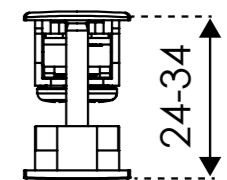

DS276

DS275

PRODUCT DETAILS

FURNITURE MATERIAL	Die Cast Zinc
FINISH AVAILABLE	Powdercoat

HOW TO ORDER

CODE	COLOUR
DS276 (single point)	Black or White
DS276 (multi point)	Black or White
DS277 (dummy set)	Black or White
DS275 (with cylinder)	Black or White