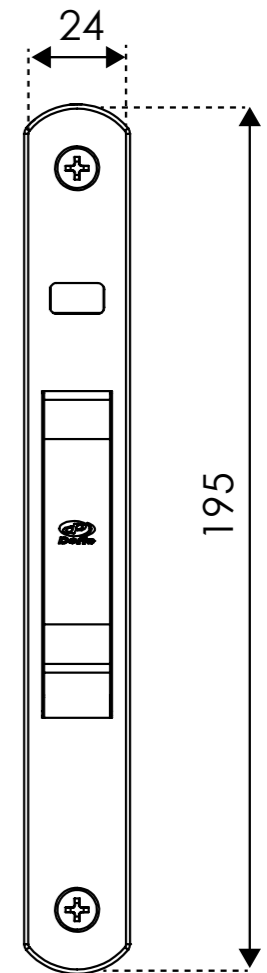

DS276 | IBIS PATIO
DOOR LOCK

The DS276 Ibis Patio Door Lock is a sleek and effective solution for your sliding door.

The DS276 Ibis Patio Door Lock delivers a sleek and effective door lock for medium size sliding doors.

DS276

DS275

PRODUCT DETAILS

FURNITURE MATERIAL	Die Cast Zinc
FINISH AVAILABLE	Powdercoat

HOW TO ORDER

CODE	COLOUR
DS276 (single point)	Black or White
DS276 (multi point)	Black or White
DS277 (dummy set)	Black or White
DS275 (with cylinder)	Black or White