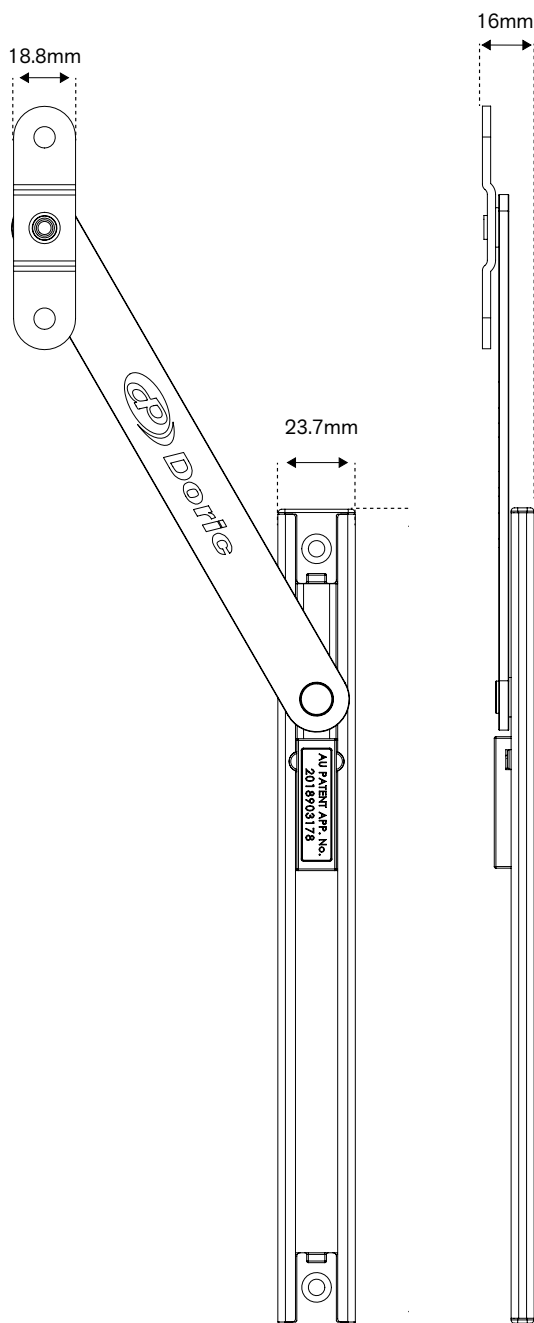

COLOURS

BRUSHED STAINLESS STEEL

LINE DRAWING