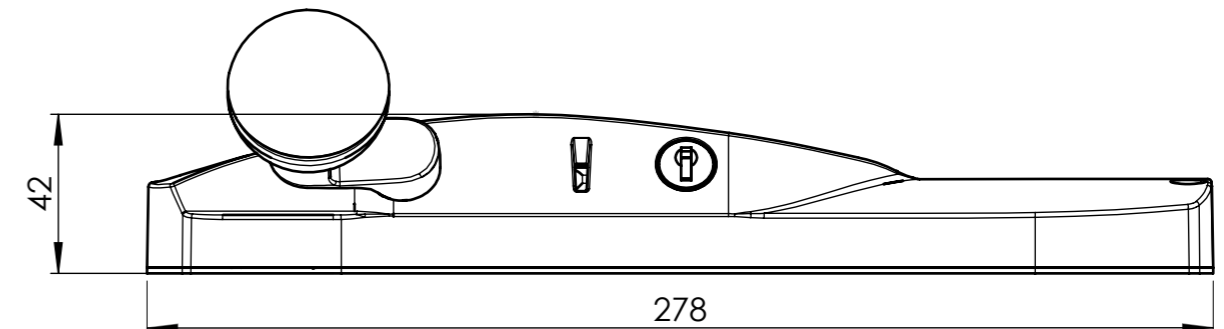

DS1 | CHAINWINDER WITH SPECIAL ACCESS LEVER

The most durable winder on the market, now includes SAL for ease of use.

The DS1 SAL Chainwinder is a "Special Access Lever" and is the ideal hardware component that allows users with limited dexterity and strength to easily open windows.

The DS1 Special Access Lever (SAL) features the inclusion of a spherical grip handle onto the market-leading DS1 Chainwinder. The versatile SAL can also be fitted to the DS2 & DN400 Twin Chainwinder.

ADVANTAGES

Larger designed spherical grip handle for those with limited dexterity and strength

Easylink Attachable Sash Plate - Easylink is a simple one way fitment to simplify Chainwinder installation

Chain Restriction Switch - Inbuilt Restriction switch to easily restrict chain length where window restriction is required

COLOURS

BLACK

WHITE

SILVER

CUSTOM COLOURS
AVAILABLE ON REQUEST

PRODUCT DETAILS

FURNITURE MATERIAL	Polesium™ Base & Housing, Zinc Handle and Stainless Steel Chain
FINISH AVAILABLE	Powdercoat
CYLINDER	DS125 - 5 Disc wafer cylinder DS126 - 6 Disc wafer cylinder
KEYING	Keyed alike or keyed to differ

TESTING

Tested under Australian Standard 2331. and exceeds the highest level 1,000 hour neutral salt spray

Cycle tested on a 30kg window to over 30,000 cycles

Tested and surpassed chain pull test in accordance with AZTO332.18 achieving 3403.9N (standard 250N)

HOW TO ORDER

CODE	COLOUR	CYLINDER
DS1 Keyed	Black, White, Silver or custom	DS125 or DS126
DS2 Non-Keyed	Black, White, Silver or custom	N/A