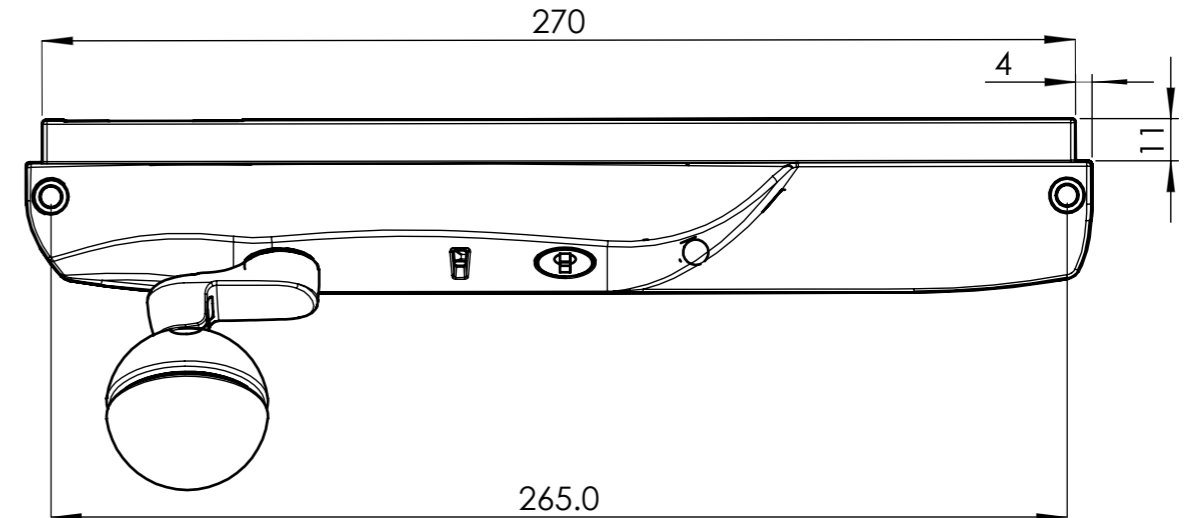

DS1 | CHAINWINDER WITH SPECIAL ACCESS LEVER

The most durable winder on the market, now includes SAL for ease of use.

The DS1 SAL Chainwinder is a "Special Access Lever" and is the ideal hardware component that allows users with limited dexterity and strength to easily open windows.

The DS1 Special Access Lever (SAL) features the inclusion of a spherical grip handle onto the market-leading DS1 Chainwinder. The versatile SAL can also be fitted to the DS2 & DN400 Twin Chainwinder.

ADVANTAGES

Larger designed spherical grip handle for those with limited dexterity and strength

Easylink Attachable Sash Plate - Easylink is a simple one way fitment to simplify Chainwinder installation

Chain Restriction Switch - Inbuilt Restriction switch to easily restrict chain length where window restriction is required

COLOURS

BLACK

WHITE

SILVER

CUSTOM COLOURS
AVAILABLE ON REQUEST

PRODUCT DETAILS

FURNITURE MATERIAL	Polesium™ Base & Housing, Zinc Handle and Stainless Steel Chain
FINISH AVAILABLE	Powdercoat
CYLINDER	DS125 - 5 Disc wafer cylinder DS126 - 6 Disc wafer cylinder
KEYING	Keyed alike or keyed to differ

TESTING

Tested under Australian Standard 2331. and exceeds the highest level 1,000 hour neutral salt spray

Cycle tested on a 30kg window to over 30,000 cycles

Tested and surpassed chain pull test in accordance with AZTO332.18 achieving 3403.9N (standard 250N)

HOW TO ORDER

CODE	COLOUR	CYLINDER
DS1 Keyed	Black, White, Silver or custom	DS125 or DS126
DS2 Non-Keyed	Black, White, Silver or custom	N/A