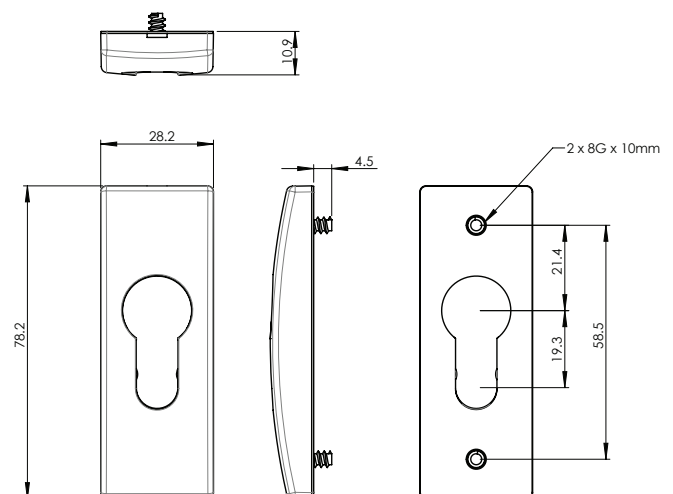

DS1255 ESCUTCHEON

Architecturally elegant escutcheon design offering a bold yet subtle aesthetic. The DS1255 is an attractive surround cover for any euro profile cylinder.

It features a pop-off removable cover that hides the fixing screws and base and is available with a Stainless steel or Powder coat finish.

PRODUCT DETAILS

Material	Aluminium
Finishes	Powder coat Stainless steel
Codes	DS1255 DS1255SS
Recommended Lockbodies	DN1290/30 DN1290/40
Recommended Cylinders	DS197 DS202 DS250 DS1272

DIMENSIONS

COLOURS

DS1255 | ESCUTCHEON