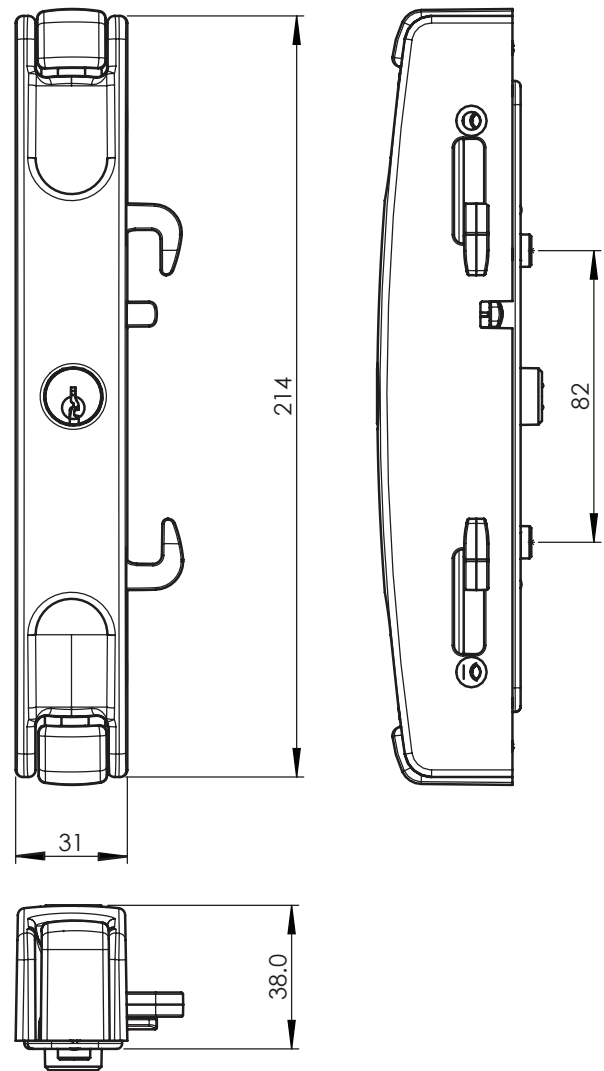

## LINE DRAWINGS

# DS3010 | CAREY SLIDING DOOR LOCK