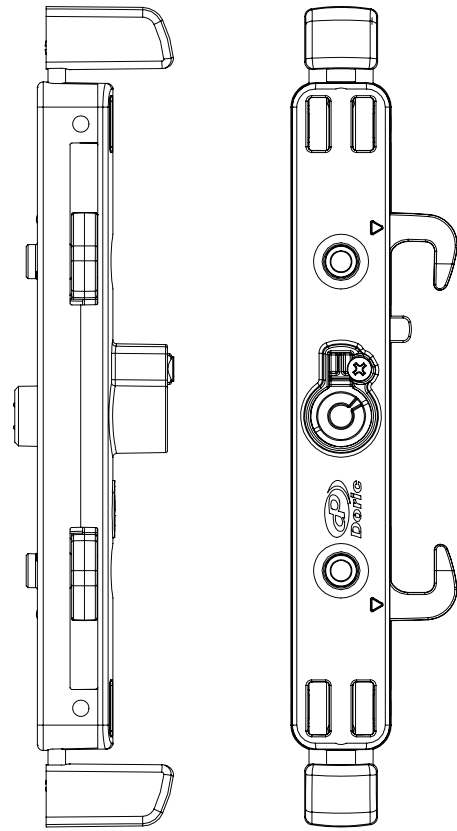

## ADVANTAGES

- Two large 6mm thick opposing action hook tongues
- Standard model offers latched or deadlocked security functions
- Utilises industry standard C4 pin cylinder system
- Unique and smooth Twiin™ push/pull actuator operation
- Utilises industry standard 82mm machining details
- Incorporates an anti-crash feature to prevent keeper damage