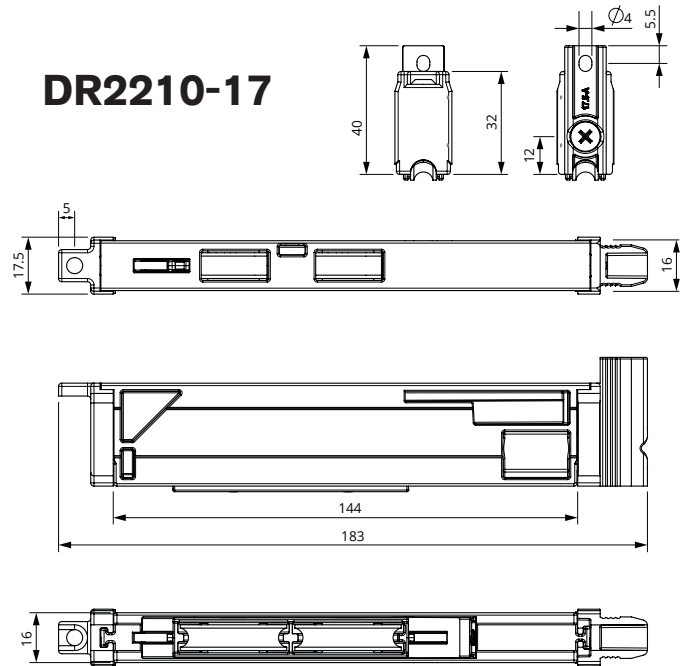

Manufactured with an engineered polymer outer carriage housing and cast passivated black aluminium inner carriage, this adjustable roller offers superior corrosion resistance and durability.

The DR2210 roller provides "ZZ" bearing performance rating and is moulded with a high performance engineered polymer that gives excellent load rating and cycle testing.

Recommended for larger sliding doors up to 200kg

Unique multi-fit end caps

DIMENSIONS

DR2210-14

DR2210-17

HOW TO ORDER

PRODUCT	END CAP	WHEEL	WEIGHT RATING	ORDER CODE
DR2210-14	14	DR78	100kg max load	9108828
DR2210-17	17	DR78	100kg max load	9110028