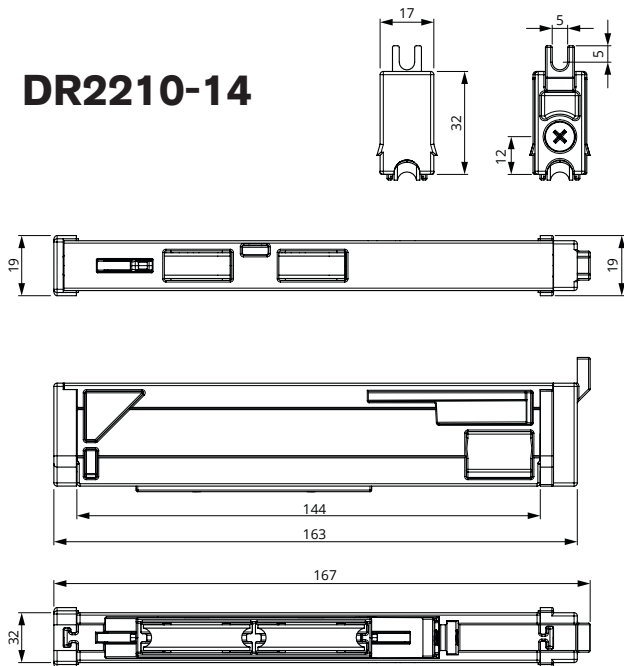

Recommended for larger sliding doors up to 200kg

Unique multi-fit end caps

DIMENSIONS

DR2210-14

DR2210-17

HOW TO ORDER

PRODUCT	END CAP	WHEEL	WEIGHT RATING	ORDER CODE
DR2210-14	14	DR78	100kg max load	9108828
DR2210-17	17	DR78	100kg max load	9110028