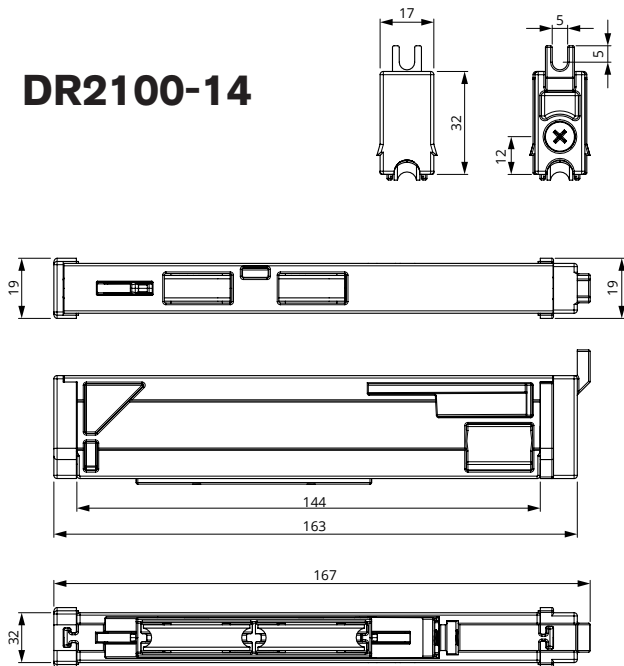

Recommended for larger sliding doors up to 120kg

Unique multi-fit end caps

DIMENSIONS

DR2100-14

DR2100-17

HOW TO ORDER

PRODUCT	END CAP	WHEEL	WEIGHT RATING	ORDER CODE
DR2100-14	14	DR20	60kg max load	9114440
DR2100-17	17	DR20	60kg max load	9114454