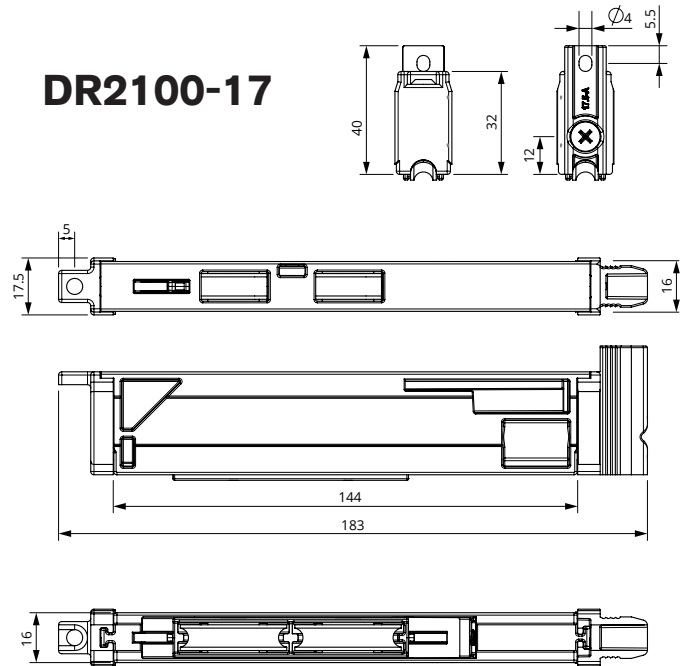

Recommended for larger sliding doors up to 120kg

Unique multi-fit end caps

DIMENSIONS

DR2100-14

DR2100-17

HOW TO ORDER

PRODUCT	END CAP	WHEEL	WEIGHT RATING	ORDER CODE
DR2100-14	14	DR20	60kg max load	9114440
DR2100-17	17	DR20	60kg max load	9114454