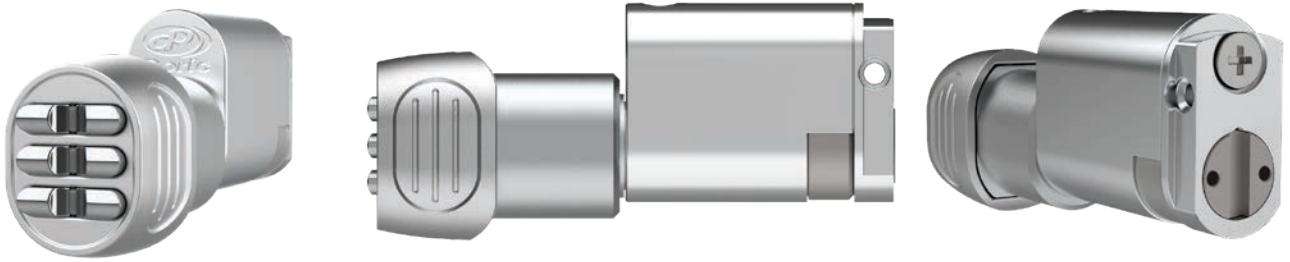

EPEC OVAL | ELECTRONIC PIN
ENTRY CYLINDER

The EPEC Oval provides a multi-user PIN code functionality & management for commercial lockbodies.

The EPEC Oval will provide your standard commercial door with a smarter lock. The EPEC Oval replaces traditional Oval cylinders with a digital-key & turn operation; while retaining the existing lock body and handle. This allows users to quickly upgrade without the hassle of replacing an entire hinged door.

While most digital-key entry locks are only a single handle body lock option, EPEC Oval is designed to fit an existing oval cylinder profile and provide a greater choice of handle furniture design and larger range of commercial lock bodies.

TOUGH AND SECURE

Stainless Steel 316 Actuators and Anti Drill Plate for tamper protection. Highest security standards against software attack.

LONG BATTERY LIFE

Up to 3 years and 9,000 operations. Easy to change CR2 battery and low battery warning with Micro USB connection for backup power.

EPEC OVAL | ELECTRONIC PIN ENTRY CYLINDER

DIMENSIONS

HOW TO ORDER

CODE	DESCRIPTION	CAM TYPE
9123682	42mm - Satin Chrome	#1 - X
9123697	42mm - Satin Chrome	#2 - Z
9123698	42mm - Satin Chrome	#5 - W
9123699	42mm - Satin Chrome	RE - Rabbit Cam