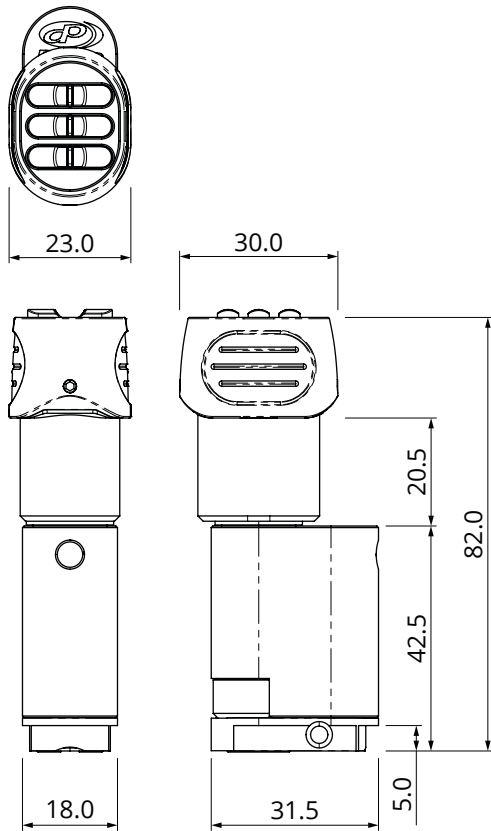

EPEC OVAL | ELECTRONIC PIN ENTRY CYLINDER

DIMENSIONS

HOW TO ORDER

CODE	DESCRIPTION	CAM TYPE
9123682	42mm - Satin Chrome	#1 - X
9123697	42mm - Satin Chrome	#2 - Z
9123698	42mm - Satin Chrome	#5 - W
9123699	42mm - Satin Chrome	RE - Rabbit Cam